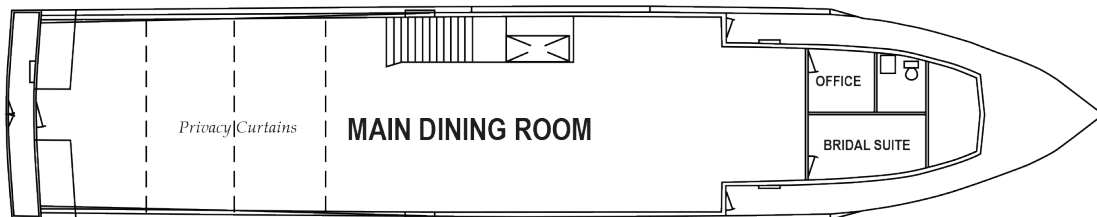

TAMPA

STARSHIP II DECKPLAN

130 feet

Observation Deck Arrangement

Observation Deck Capacity - 119* Cocktail, 100 Ceremony Seating

Second Deck Arrangement

Second Deck Capacity - 119 Cocktail, 20 Dining
*119 pax minimum capacity with second decks combined

Main Deck Arrangement

Main Deck Capacity - 150 Cocktail, 136 Dining

ROOMS & CAPACITY

*119 passenger maximum capacity with second and observation decks combined.

	Cocktail	Buffet	Seated	Minimum Guarantee
Entire Vessel	150	150	150	100
Main Deck	150	136	136	
Second Deck	119*	20	20	
Observation Deck	119*			