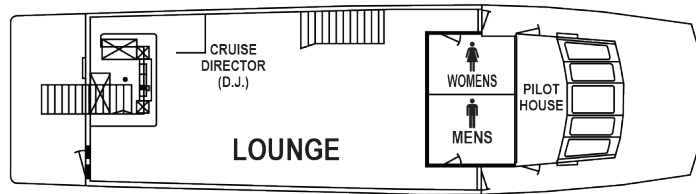

TAMPA

STARSHIP II DECKPLAN

130 feet

Observation Deck Arrangement

Observation Deck Capacity - 119* Cocktail, 100 Ceremony Seating

Second Deck Arrangement

Second Deck Capacity - 119 Cocktail, 20 Dining
*119 pax minimum capacity with second decks combined

Main Deck Arrangement

Main Deck Capacity - 150 Cocktail, 136 Dining

ROOMS & CAPACITY

*119 passenger maximum capacity with second and observation decks combined.

	Cocktail	Buffet	Seated	Minimum Guarantee
Entire Vessel	150	150	150	100
Main Deck	150	136	136	
Second Deck	119*	20	20	
Observation Deck	119*			